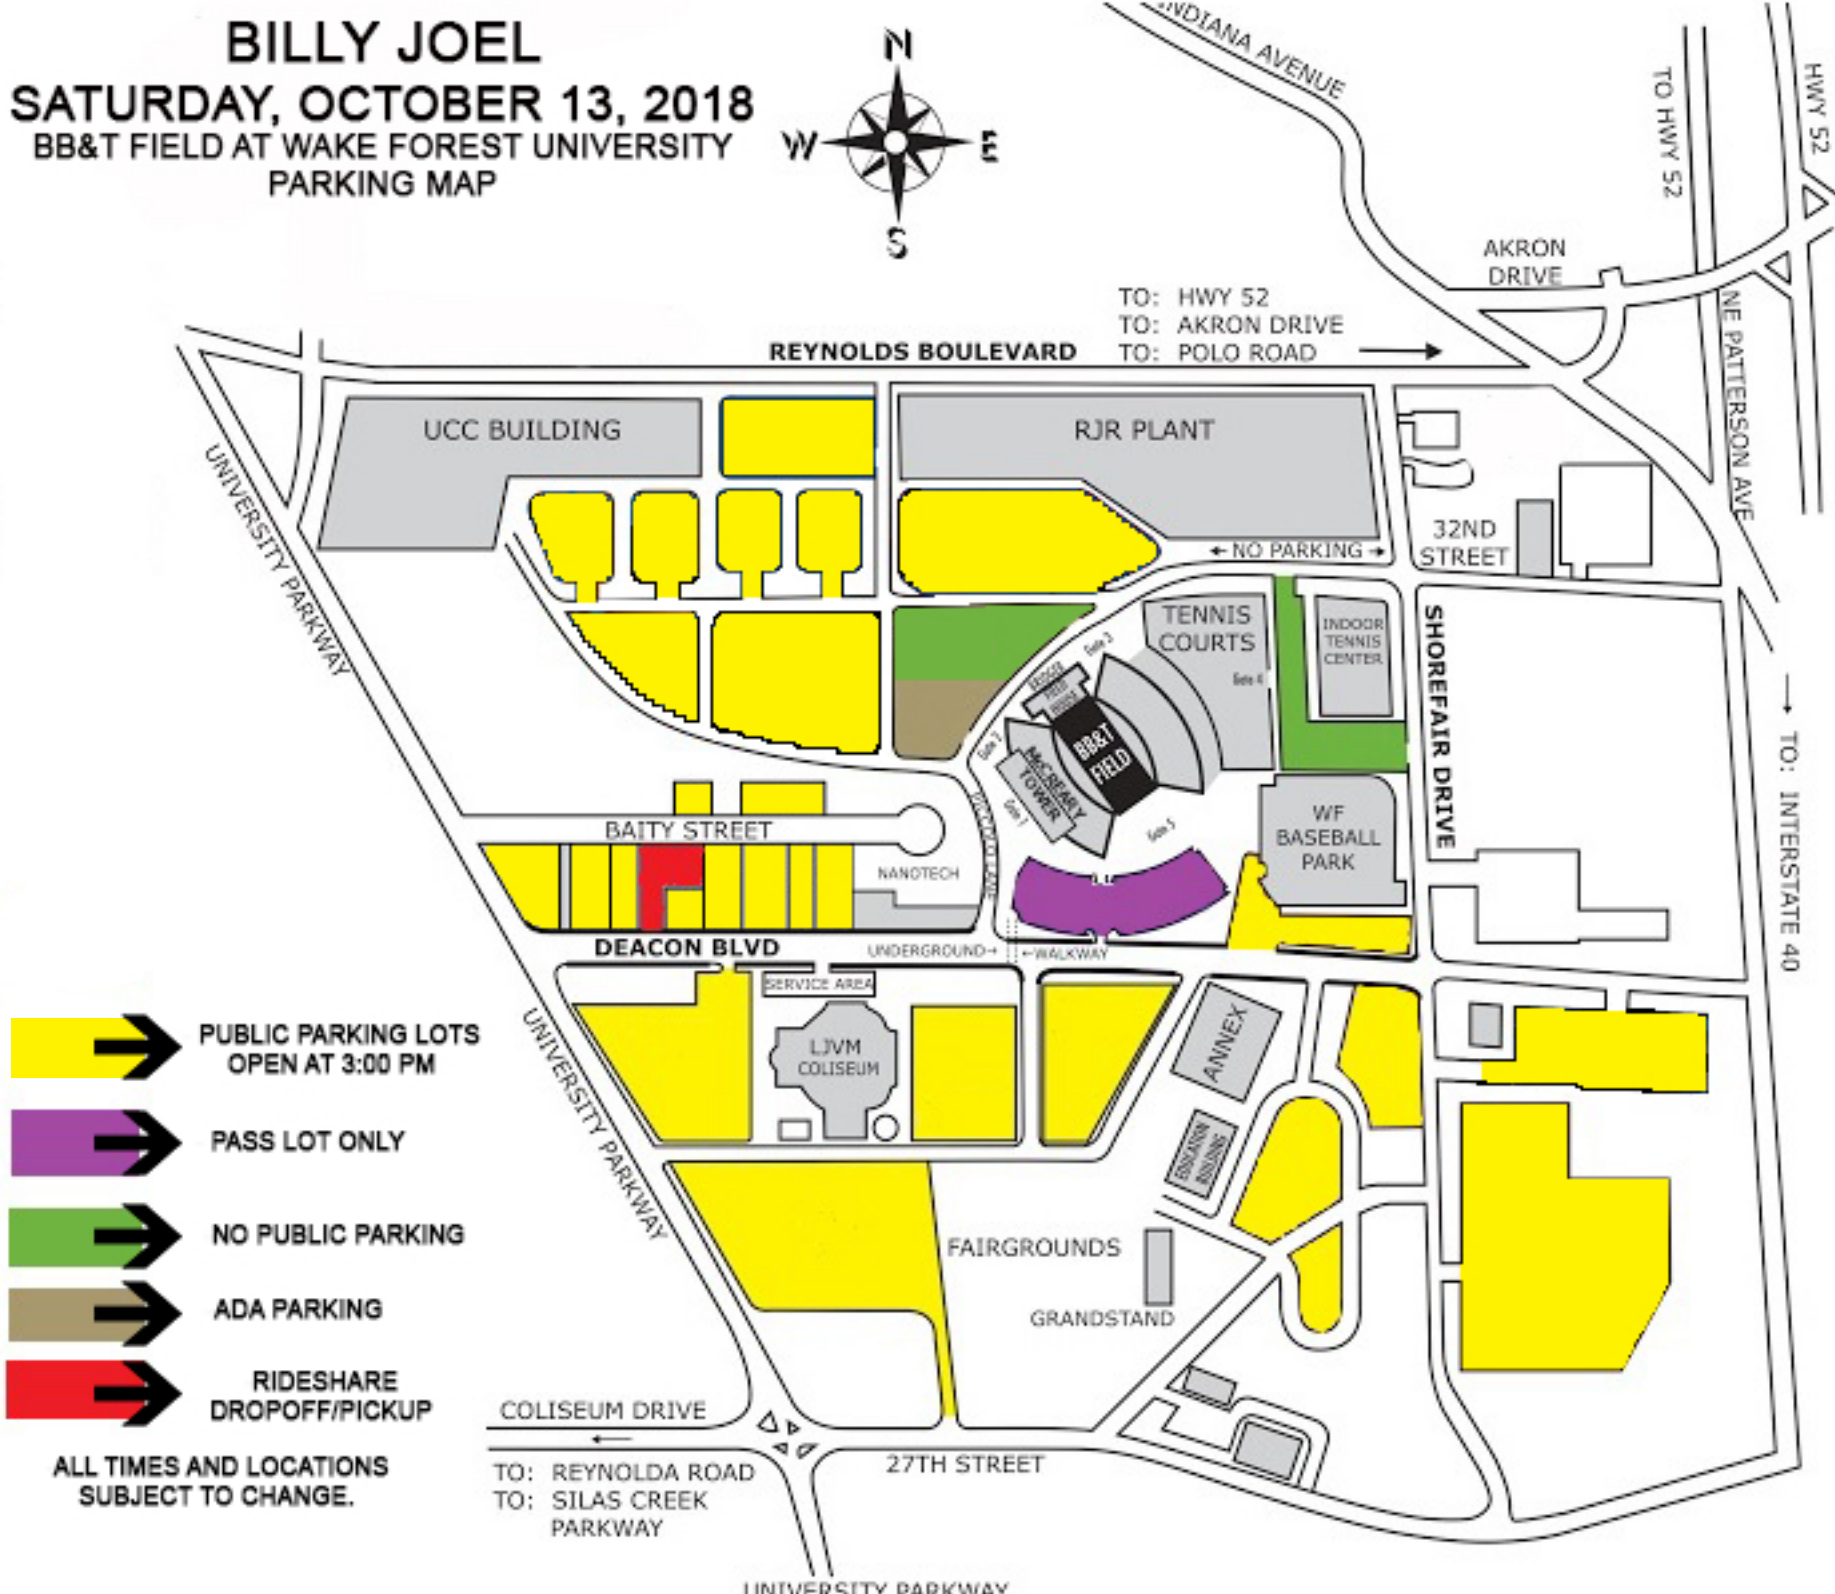

BILLY JOEL

SATURDAY, OCTOBER 13, 2018

BB&T FIELD AT WAKE FOREST UNIVERSITY

PARKING MAP

-  PUBLIC PARKING LOTS OPEN AT 3:00 PM
-  PASS LOT ONLY
-  NO PUBLIC PARKING
-  ADA PARKING
-  RIDESHARE DROPOFF/PICKUP

ALL TIMES AND LOCATIONS SUBJECT TO CHANGE.

TO: REYNOLDA ROAD
TO: SILAS CREEK PARKWAY

TO: HWY 52
TO: AKRON DRIVE
TO: POLO ROAD

TO: INTERSTATE 40