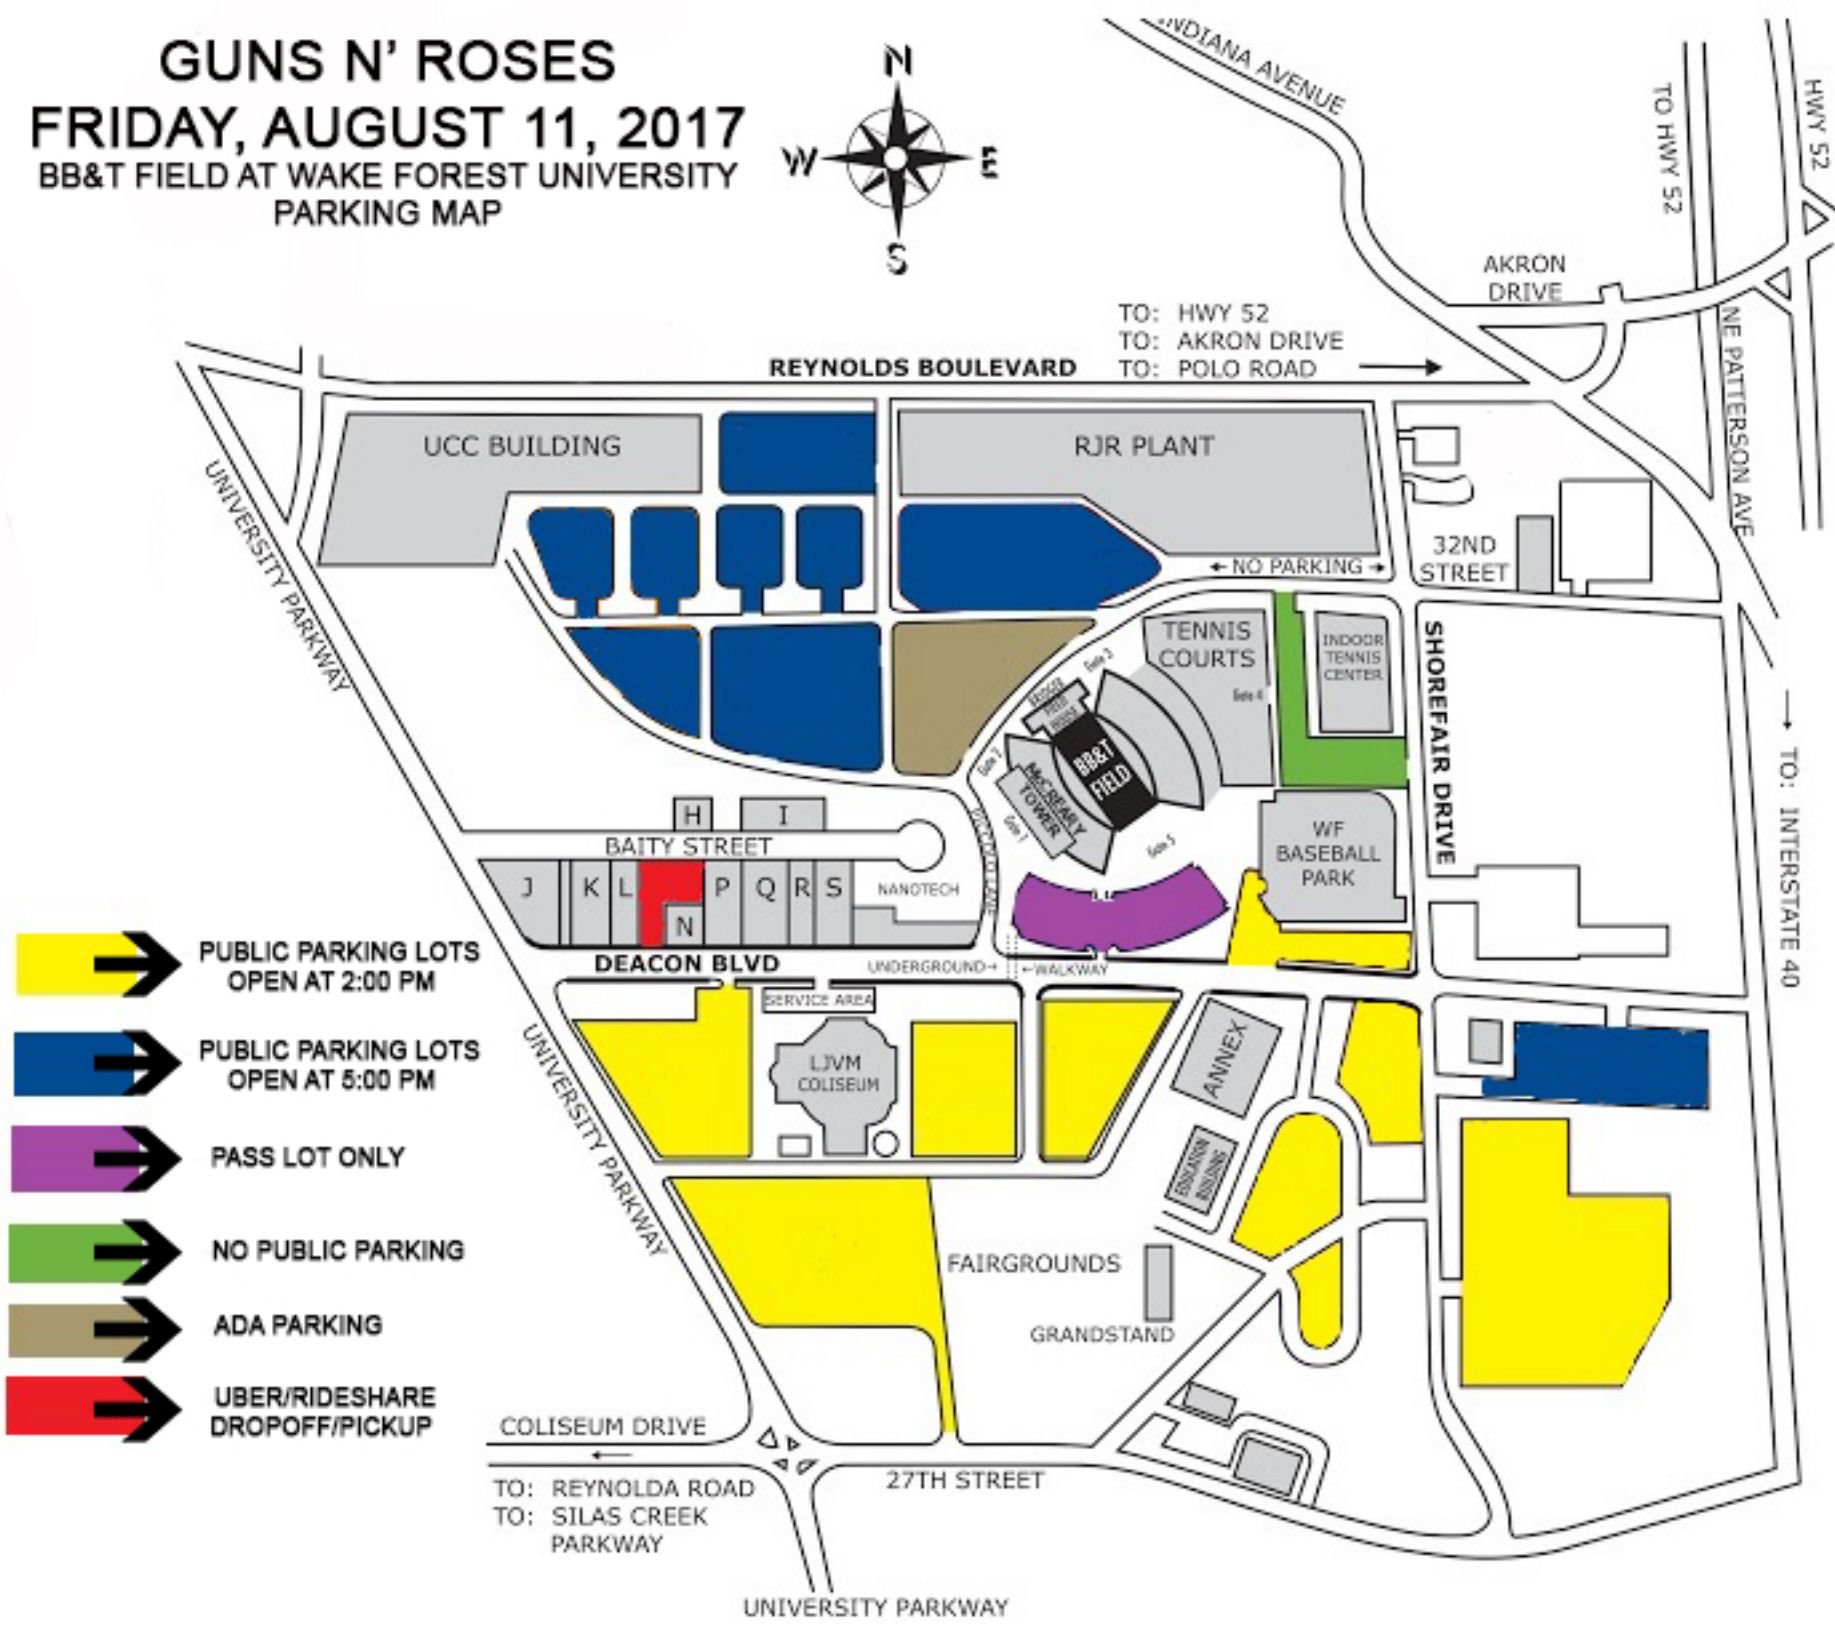

GUNS N' ROSES

FRIDAY, AUGUST 11, 2017

BB&T FIELD AT WAKE FOREST UNIVERSITY

PARKING MAP

-  PUBLIC PARKING LOTS OPEN AT 2:00 PM
-  PUBLIC PARKING LOTS OPEN AT 5:00 PM
-  PASS LOT ONLY
-  NO PUBLIC PARKING
-  ADA PARKING
-  UBER/RIDESHARE DROPOFF/PICKUP

TO: HWY 52
 TO: AKRON DRIVE
 TO: POLO ROAD

TO: REYNOLDA ROAD
 TO: SILAS CREEK PARKWAY

TO: INTERSTATE 40